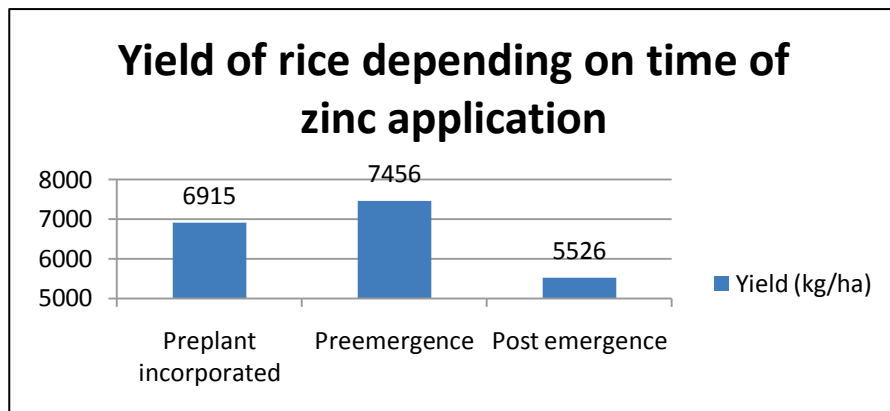

## How DDP Nutrients help your growers apply micronutrients at the Right TIME

The 4R nutrient system, based on the best management principles of the Right RATE, Right SOURCE, Right TIME and Right PLACE is designed to “help every farmer execute an optimal strategy to preserve his land and create greater yields in an environmentally sensitive manner” (Fertilizer Institute). You can help your customers engage these best use practices by recommending Wolf Trax DDP Nutrients.

Most fertilizer experts agree that the longer a nutrient “hunger” goes on, the greater the risk of yield loss. In many agricultural crops, the primordial head of the reproductive structure, which determines the number of seeds (and therefore yield), is set by the four or five leaf-stage of the plant.

### Early is important

Research done at the University of Arkansas<sup>1</sup> compared different rates, sources and timings of zinc application for use in rice. Maximum yield was achieved with pre-emergent zinc application. One of their key findings was that yield loss due to deficiency could not be “fixed” with post-emergent zinc applications. Researchers concluded that fertilizer recommendations should reflect the advantages of Zinc fertilization performed before crop emergence.