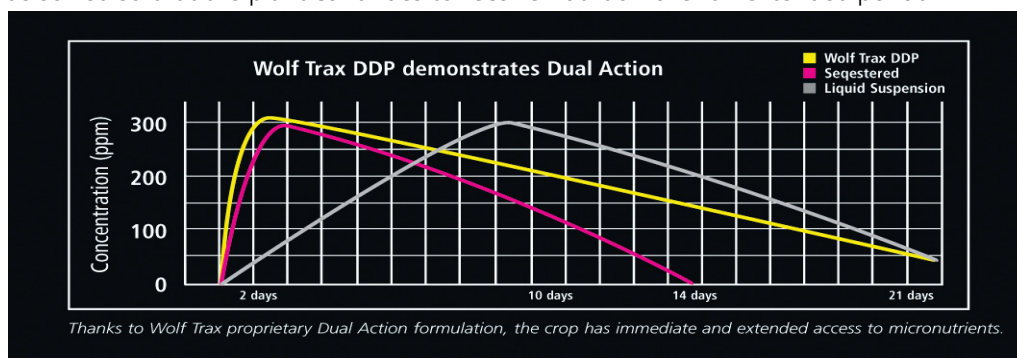

## How DDP Nutrients help your growers apply micronutrients at the Right TIME

The 4R nutrient system, based on the best management principles of the Right RATE, Right SOURCE, Right TIME and Right PLACE is designed to “help every farmer execute an optimal strategy to preserve his land and create greater yields in an environmentally sensitive manner” (Fertilizer Institute). You can help your customers engage these best use practices by recommending Wolf Trax DDP Nutrients.

### Early is important

Research done at the University of Arkansas<sup>1</sup> compared different rates, sources and timings of zinc application for use in rice. Maximum yield was achieved with pre-emergent zinc application. One of their key findings was that yield loss due to deficiency could not be “fixed” with post-emergent zinc applications. Researchers concluded that fertilizer recommendations should reflect the advantages of Zinc fertilization performed before crop emergence.

The above study was performed using zinc, but the basic principles of correcting problems early hold true for all nutrients.

<sup>1</sup> Agronomy Journal 97:272-278 (2005).

(continued)

- 3) **DDP Nutrients are designed to deliver early uptake** DDP Nutrients are formulated similar to many crop protection products. Particle size and pH are optimized for plant uptake. Some formulants are included to avoid tie-up in the soil, while others are included to enhance foliar contact.
- 4) **DDP Technology is research-proven** Plant uptake has been measured as early as seven days after emergence in fertilizer coating trials, and as early as two days after application in foliar trials. Visit [www.wolftrax.com](http://www.wolftrax.com) for results of over 800 trials.