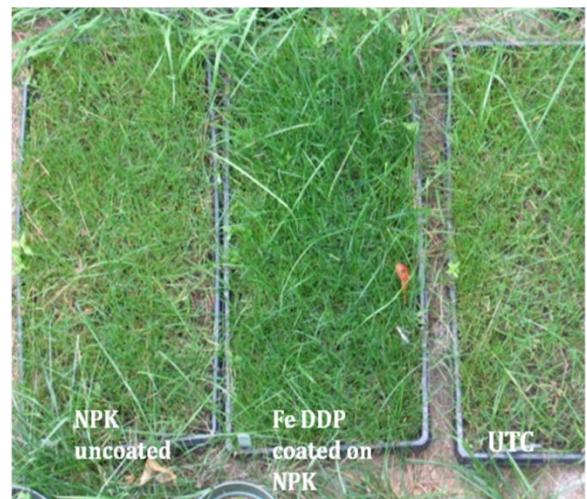

# How to achieve faster and longer-lasting turf “green-up” with Iron DDP

Most agronomists or groundskeepers are familiar with the growth boost and ‘green up’ that occurs on turf grass after an iron application. There is a good biological explanation for the better growth and darker green color of turf grass after an iron application. Iron is an essential element that plants need to make chlorophyll – so if you drive up chlorophyll capacity, you enhance photosynthesis and greenness.

### Iron – a ‘hard to get’ nutrient

Many soils have characteristics or properties that “block” access to the iron that is naturally present in the soil. Soils that have a high manganese-to-iron ratio, a high pH, or the presence of free lime do not allow easy access to soil iron for turf roots to uptake. Cold weather can slow the growth of roots to the point where iron deficiencies become of concern. The result is a loss of greenness in turf. All of these complexities mean that it is often important to fertilize with iron – and to use an iron source that is easily accessed by the plant.

### Wolf Trax Iron DDP – Iron that is ‘easy to get’

Coating NPK fertilizer blends with Wolf Trax Iron DDP has been a well-established practice for use on turf in many areas of North America. Having small amounts of iron coating every single prill or granule of the macro blend means frequent points of interception for turf roots.

### Wolf Trax Iron DDP – Results summary

Because chlorophyll is the key element to plant growth and greenness, Wolf Trax trials have measured plant greenness in grass treated with Iron DDP. The Iron DDP was applied as a coating on an NPK mix and then spread onto turf plots. These treatments were compared with plots fertilized with the same NPK mix without the Iron DDP. Quantitative measures of turf greenness were collected every week over the course of several weeks (42 days) after fertilization using a SPAD meter (which measures reflectance of chlorophyll).