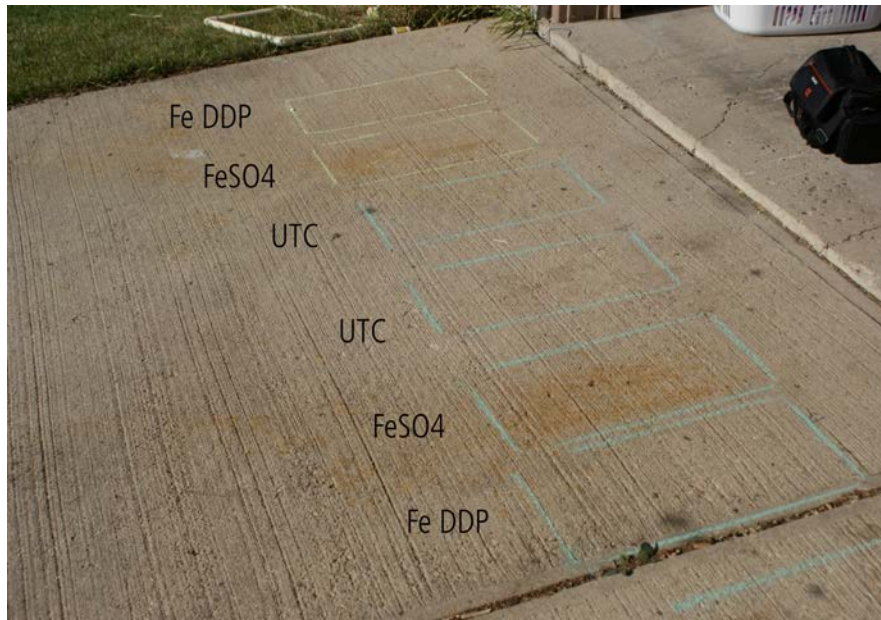

(continued)

A word about pavement staining

Most turf professionals worry about pavement staining. The dilemma they face is that water soluble forms of iron (e.g. granular sulphates) can badly stain pavement or brickwork.

Insoluble forms of iron like iron oxides stain less, however, they are not plant available, and therefore are not effective in providing iron nutrition for turfgrass.

Wolf Trax examined staining characteristics of Iron DDP and compared to that seen from an iron sulphate granule. Here are the findings:

- Granular iron sulphate left large orange staining on concrete. The stains left by the granulars could not be removed with water if left overnight.
- Wolf Trax Iron DDP left transient 'freckling' at the point where the coated granule sat on the pavement but this was easily washed simply with water if washed within 18 hours.

You and Wolf Trax....Growing Forward® together.

For more information on the Wolf Trax DDP family of Innovative Micronutrients, please call 204-237-9653, or visit us at www.wolftrax.com.

Not all products are registered for all uses in all markets. Contact Compass Minerals for more details. Wolf Trax®, DDP® and Growing Forward® are trademarks of Compass Minerals Manitoba, Inc.