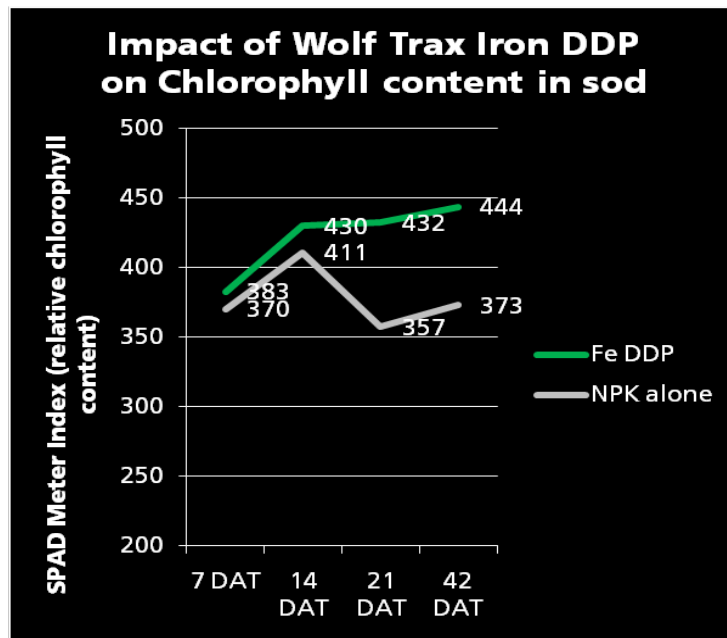

Page 1 of 3

(continued)

Essentially, every time the turf feeds off the N, P or K that is applied, it feeds off a small amount of iron as well. This approach is superior to using large “chunks” of granular iron.

### Wolf Trax Iron DDP – Results summary

Because chlorophyll is the key element to plant growth and greenness, Wolf Trax trials have measured plant greenness in grass treated with Iron DDP. The Iron DDP was applied as a coating on an NPK mix and then spread onto turf plots. These treatments were compared with plots fertilized with the same NPK mix without the Iron DDP. Quantitative measures of turf greenness were collected every week over the course of several weeks (42 days) after fertilization using a SPAD meter (which measures reflectance of chlorophyll).

There are four key findings from this trial:

1. After the initial application, all fertilizer treatments (with and without Iron DDP) saw rapid greening up, indicating that the grass was taking up the fertilizer as expected.
2. Faster green up was observed with the Iron DDP coated onto NPK. .
3. Over the course of the next 33 days, the greening effect of NPK alone began to decrease as the grass used up the fertilizer.
4. Greening continued with the treatment including Iron DDP.

- Granular iron sulphate left large orange staining on concrete. The stains left by the granulars could not be removed with water if left overnight.
- Wolf Trax Iron DDP left transient 'freckling' at the point where the coated granule sat on the pavement but this was easily washed simply with water if washed within 18 hours.